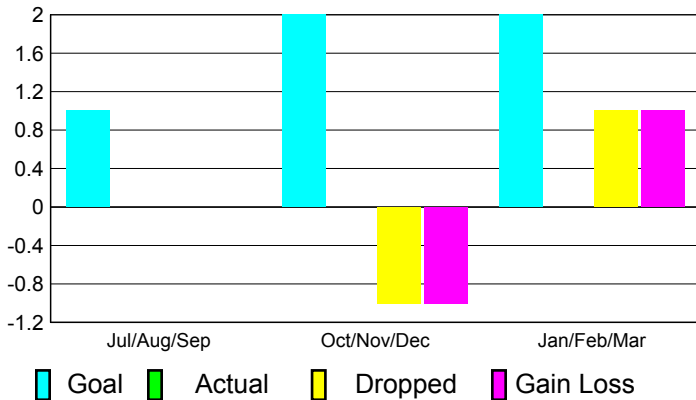

2010-2011 GMT Reports for District (or Undistricted) **District 116 B**

GMT: **HOWARD PATRICK LEE**

Location: **SPAIN**

GMT CA: **4**

CLUBS

**Club Results
2010-2011**

**Clubs
2009-2010**

Month	New Club Goal	Actual New Clubs	Actual Dropped Clubs	Gain/Loss of Clubs	Gain/Loss of Clubs
Jul/Aug/Sep	1	0	0	0	0
Oct/Nov/Dec	2	0	-1	-1	0
Jan/Feb/Mar	2	0	1	1	0
Totals	5	0	0	0	0

Club Results 2010-2011

Goal, New, Dropped, Gain/Loss

Comparison of Club Gain/Loss

Current Year Compared to the Previous Year

YTD Status Quo Clubs 2010-2011

Status Quo Clubs Compared to Status Quo Members

MEMBERSHIP

**Membership Results
2010-2011**

**Membership
2009-2010**

Month	Net Memb Goal	Actual New Memb	Actual Dropped Memb	Gain/Loss of Memb	Gain/Loss of Memb
Jul/Aug/Sep	29	14	-35	-21	21
Oct/Nov/Dec	48	12	-55	-43	-19
Jan/Feb/Mar	47	58	-29	29	24
Totals	124	84	-119	-35	26