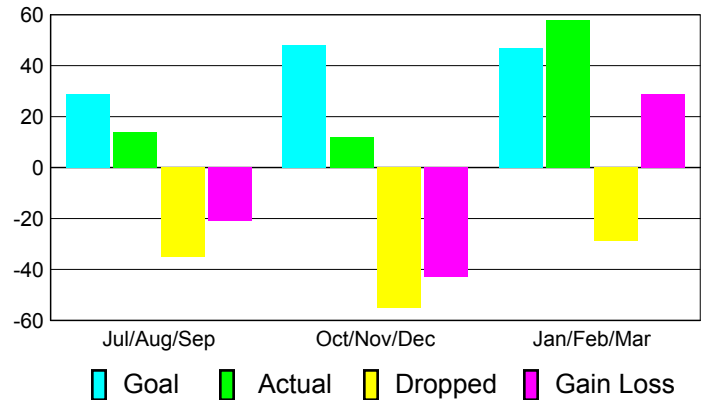

Membership Results 2010-2011

Goal, New, Dropped, Gain/Loss

Comparison of Membership Gain/Loss

Current Year Compared to the Previous Year