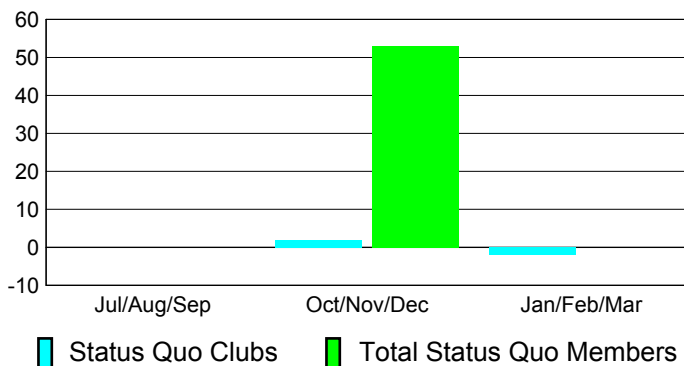

Club Results 2010-2011

Goal, New, Dropped, Gain/Loss

Comparison of Club Gain/Loss

Current Year Compared to the Previous Year

YTD Status Quo Clubs 2010-2011

Status Quo Clubs Compared to Status Quo Members

MEMBERSHIP

**Membership Results
2010-2011**

**Membership
2009-2010**

Month	Net Memb Goal	Actual New Memb	Actual Dropped Memb	Gain/Loss of Memb	Gain/Loss of Memb
Jul/Aug/Sep	29	14	-35	-21	21
Oct/Nov/Dec	48	12	-55	-43	-19
Jan/Feb/Mar	47	58	-29	29	24
Totals	124	84	-119	-35	26