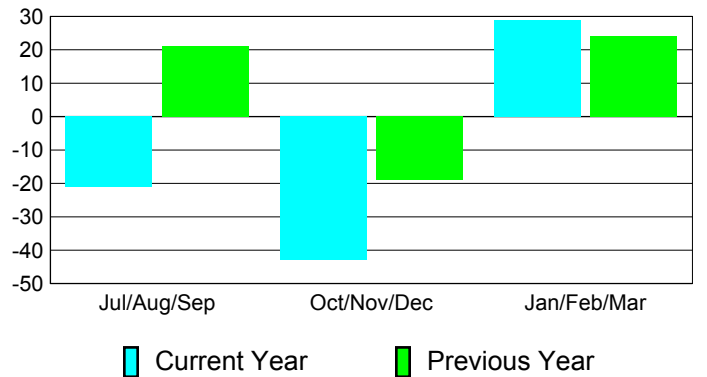

**Membership Results
2010-2011**

**Membership
2009-2010**

Month	Net Memb Goal	Actual New Memb	Actual Dropped Memb	Gain/Loss of Memb	Gain/Loss of Memb
Jul/Aug/Sep	29	14	-35	-21	21
Oct/Nov/Dec	48	12	-55	-43	-19
Jan/Feb/Mar	47	58	-29	29	24
Totals	124	84	-119	-35	26

Membership Results 2010-2011

Goal, New, Dropped, Gain/Loss

Comparison of Membership Gain/Loss

Current Year Compared to the Previous Year

Gender Comparison 2010-2011

Jul/Aug/Sep

Oct/Nov/Dec

Jan/Feb/Mar